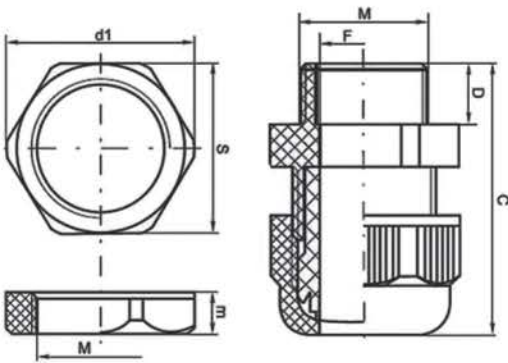

Технические характеристики

| Серия / Параметр | KB-101, KB-102 | KB-103 |
|-----------------------------------|---------------------------------|-----------------|
| Степень защиты | KB-101: IP54 KB-102: IP68 | IP55 |
| Диапазон рабочей температуры | От -40 до +100 °C | От -40 +80 °C |
| Макс. кратковременная температура | 120 °C | - |
| Цвет | KB-101: Белый KB-102: Черный | Серый или белый |
| Тип резьбы под фиксирующую гайку | Метрическая | - |

Технический раздел

Габаритные размеры

KB-101

| Модель | Размеры, мм | | | | | | Диаметр кабеля, мм | Цвет | |
|---------------|-------------|------|------|------|------|------|--------------------|-------|-------|
| | M | D | F | C | S | d1 | | | |
| KB101-7-IP54 | 12,0 | 8,0 | 7,0 | 31,0 | 19,0 | 21,0 | 5,0 | 2,5-7 | Белый |
| KB101-9-IP54 | 15,0 | 8,0 | 9,0 | 33,0 | 22,0 | 24,0 | 5,0 | 4-9 | Белый |
| KB101-11-IP54 | 18,0 | 7,0 | 11,0 | 36,0 | 24,0 | 26,0 | 5,0 | 5-11 | Белый |
| KB101-13-IP54 | 20,0 | 7,5 | 12,0 | 38,0 | 27,0 | 29,0 | 6,5 | 5-12 | Белый |
| KB101-16-IP54 | 22,0 | 9,0 | 13,0 | 42,0 | 30,0 | 33,0 | 6,0 | 6-13 | Белый |
| KB101-21-IP54 | 28,0 | 11,0 | 19,0 | 51,0 | 35,5 | 38,5 | 7,0 | 13-18 | Белый |
| KB101-29-IP54 | 36,0 | 10,0 | 25,0 | 52,0 | 46,0 | 50,0 | 6,5 | 20-25 | Белый |
| KB101-36-IP54 | 47,0 | 13,0 | 32,0 | 65,0 | 58,0 | 65,0 | 7,5 | 23-32 | Белый |
| KB101-42-IP54 | 54,0 | 12,0 | 38,0 | 66,0 | 64,5 | 72,0 | 8,0 | 32-38 | Белый |
| KB101-48-IP54 | 59,0 | 13,0 | 45,0 | 66,0 | 70,0 | 78,0 | 8,0 | 38-45 | Белый |