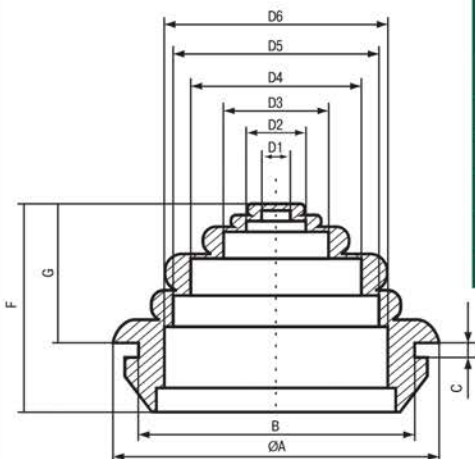

KB-103

Модель	Размеры, мм									Диаметр кабеля, мм	Цвет
	A	B	C	D1	D2	D3	D4	D5	D6		
KB103-23-IP55-07	29,0	23	1,5	2,5	6,0	9,5	15,5	19,5	19,5	0,75-20	Серый
KB103-28-IP55-07	32,0	28	2,0	2,5	6,0	9,5	15,5	19,5	24,5	0,75-25	Серый
KB103-37-IP55-07	43,0	37	2,0	6,0	2,5	24,0	19,5	24,5	31,5	0,75-32	Серый
KB103-23-IP55-07	29,0	23	1,5	2,5	6,0	9,5	15,5	19,5	19,5	0,75-20	Белый
KB103-28-IP55-07	32,0	28	2,0	2,5	6,0	9,5	15,5	19,5	24,5	0,75-25	Белый
KB103-37-IP55-07	43,0	37	2,0	6,0	2,5	24,0	19,5	24,5	31,5	0,75-32	Белый