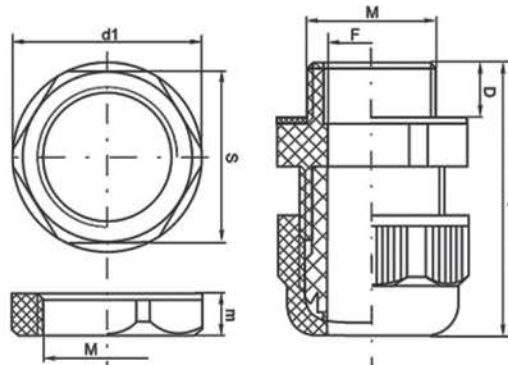

Технический раздел

Габаритные размеры

KB-101

| Модель | Размеры, мм | | | | | | Диаметр кабеля, мм | Цвет | |
|---------------|-------------|------|------|------|------|------|--------------------|-------|-------|
| | M | D | F | C | S | d1 | | | |
| KB101-7-IP54 | 12,0 | 8,0 | 7,0 | 31,0 | 19,0 | 21,0 | 5,0 | 2,5-7 | Белый |
| KB101-9-IP54 | 15,0 | 8,0 | 9,0 | 33,0 | 22,0 | 24,0 | 5,0 | 4-9 | Белый |
| KB101-11-IP54 | 18,0 | 7,0 | 11,0 | 36,0 | 24,0 | 26,0 | 5,0 | 5-11 | Белый |
| KB101-13-IP54 | 20,0 | 7,5 | 12,0 | 38,0 | 27,0 | 29,0 | 6,5 | 5-12 | Белый |
| KB101-16-IP54 | 22,0 | 9,0 | 13,0 | 42,0 | 30,0 | 33,0 | 6,0 | 6-13 | Белый |
| KB101-21-IP54 | 28,0 | 11,0 | 19,0 | 51,0 | 35,5 | 38,5 | 7,0 | 13-18 | Белый |
| KB101-29-IP54 | 36,0 | 10,0 | 25,0 | 52,0 | 46,0 | 50,0 | 6,5 | 20-25 | Белый |
| KB101-36-IP54 | 47,0 | 13,0 | 32,0 | 65,0 | 58,0 | 65,0 | 7,5 | 23-32 | Белый |
| KB101-42-IP54 | 54,0 | 12,0 | 38,0 | 66,0 | 64,5 | 72,0 | 8,0 | 32-38 | Белый |
| KB101-48-IP54 | 59,0 | 13,0 | 45,0 | 66,0 | 70,0 | 78,0 | 8,0 | 38-45 | Белый |

KB-102

| Модель | Размеры, мм | | | | | | Диаметр кабеля, мм | Цвет | |
|---------------|-------------|------|------|------|------|------|--------------------|-------|--------|
| | M | D | F | C | S | d1 | | | |
| KB102-12-IP68 | 12,0 | 6,0 | 8,0 | 37,0 | 17,5 | 19,0 | 5,0 | 4,6-8 | Черный |
| KB102-16-IP68 | 15,0 | 13,0 | 10,0 | 46,0 | 22,0 | 24,0 | 7,0 | 6-10 | Черный |
| KB102-20-IP68 | 20,0 | 13,0 | 14,0 | 52,0 | 26,6 | 29,0 | 8,0 | 9-14 | Черный |
| KB102-25-IP68 | 25,0 | 14,0 | 18,0 | 57,0 | 32,5 | 35,5 | 8,0 | 13-18 | Черный |
| KB102-32-IP68 | 32,0 | 14,0 | 25,0 | 62,0 | 41,0 | 45,0 | 8,0 | 18-25 | Черный |
| KB102-40-IP68 | 40,0 | 19,0 | 32,0 | 70,0 | 49,0 | 53,5 | 10,0 | 24-32 | Черный |
| KB102-50-IP68 | 50,0 | 21,0 | 42,0 | 80,0 | 61,0 | 66,0 | 10,0 | 30-42 | Черный |
| KB102-63-IP68 | 63,0 | 23,0 | 52,0 | 89,0 | 74,0 | 81,5 | 11,0 | 40-52 | Черный |