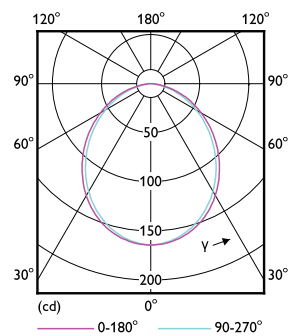

LEDspot ESS 50W GU5.3 MR16 827 12D ND RCA