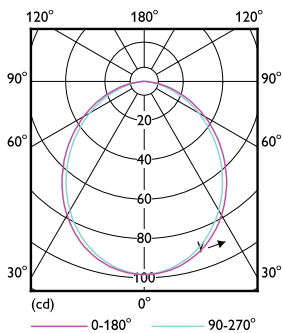

LEDspot ESS 35W GU5.3 MR16 827 12D ND RCA