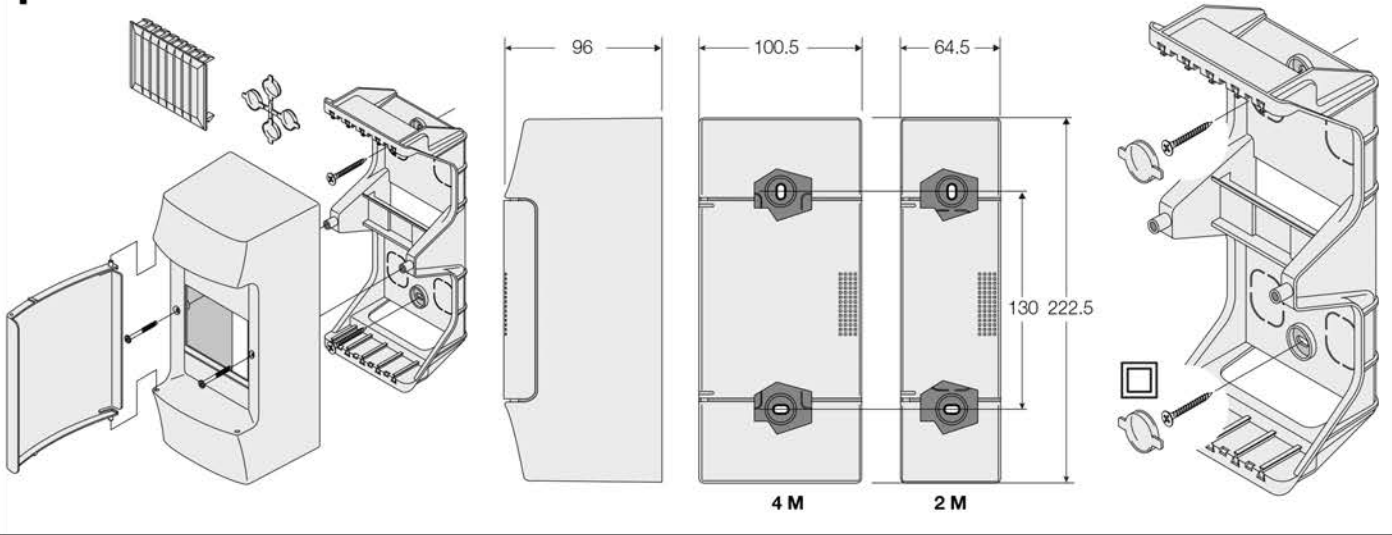

2M - 4M

1

2

ABB b.v

Low Voltage Products

P.O. Box 104, 6710 BC Ede, The Netherlands
Frankeneng 15, 6716 AA Ede, The Netherlands

Power and productivity
for a better world™