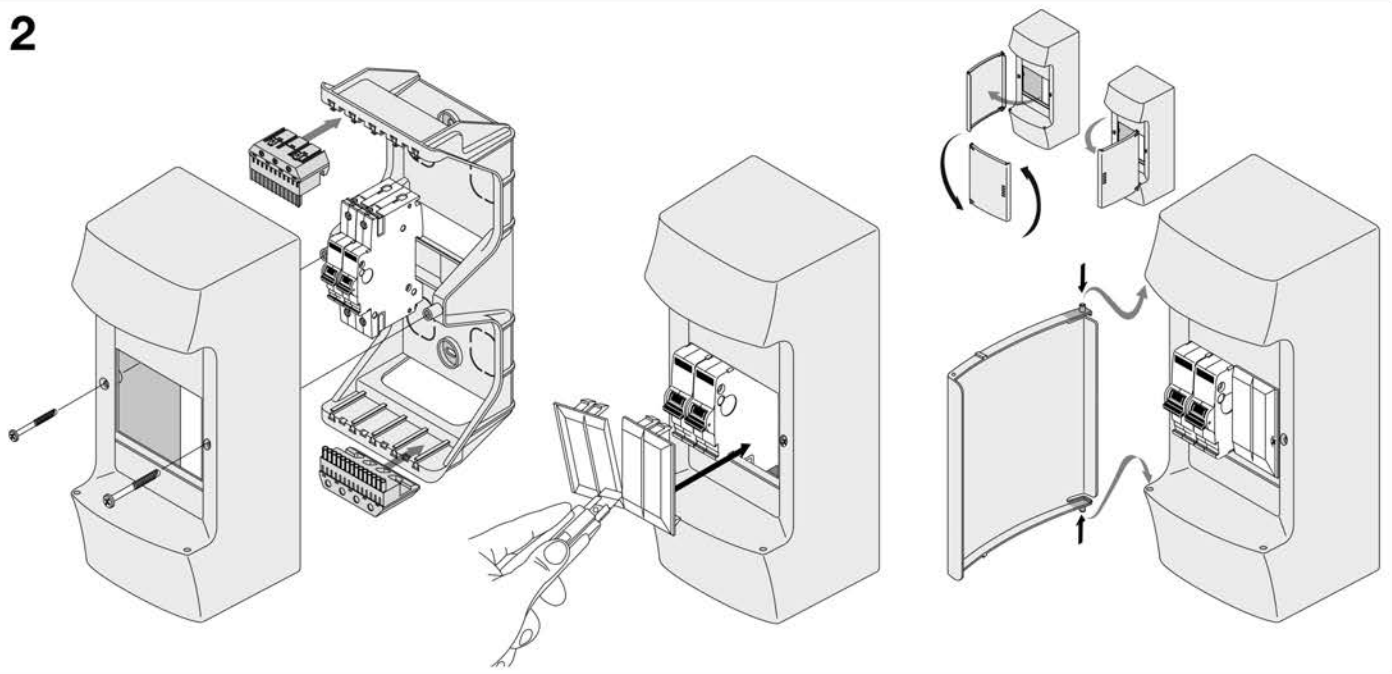

### 2

ABB b.v

Low Voltage Products

P.O. Box 104, 6710 BC Ede, The Netherlands  
Frankeneng 15, 6716 AA Ede, The Netherlands

Power and productivity  
for a better world™