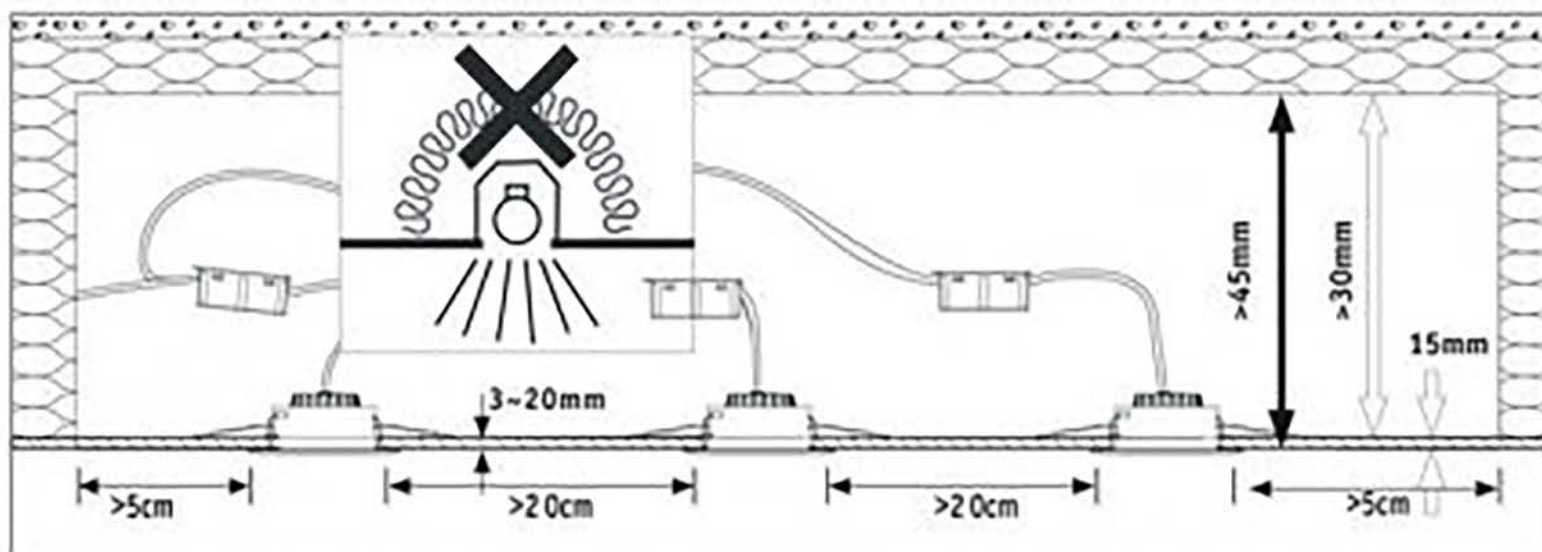

Art.-Nr.: 929.68

(+MA326) P5PU 11/18

incl.

1x

350 lm
5W
230V

warm white
3000 K

CR1/Ra > 80

Lumen loss < 2%