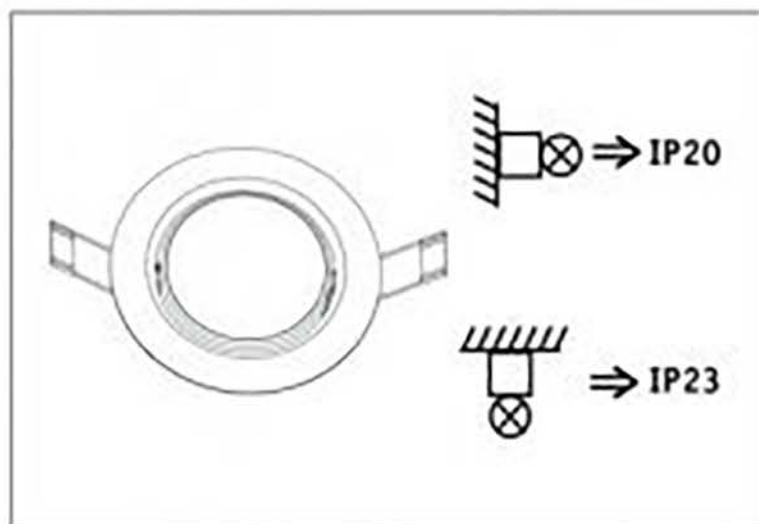

Art.-Nr.: 929.68

(+MA326) P5PU 11/18

incl.

1x

350 lm
5W
230V

warm white
3000 K

CR1/Ra > 80

Lumen loss < 2%