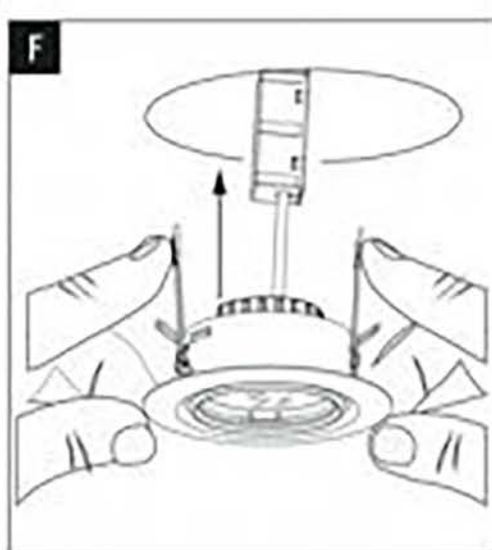

Art.-Nr.: 929.68

(+MA326) P5PU 11/18

incl.

1x

350 lm
5W
230V

warm white
3000 K

CR1/Ra > 80

Lumen loss < 2%