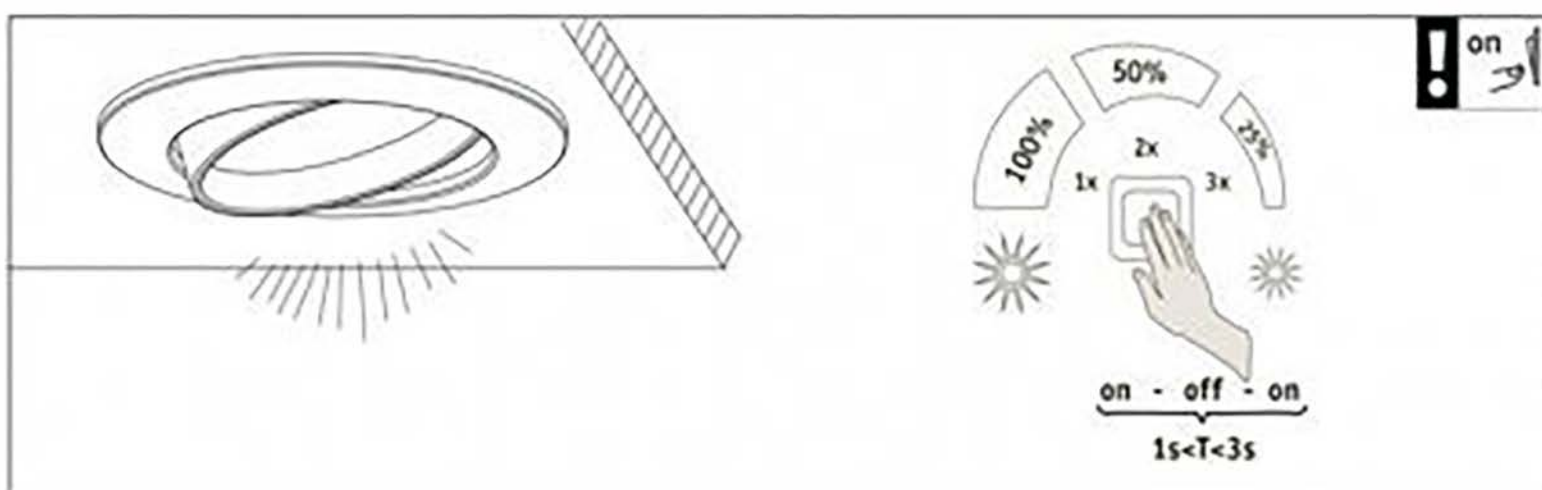

Art.-Nr.: 929.68

(+MA326) P5PU 11/18

incl.

1x

350 lm
5W
230V

warm white
3000 K

CR1/Ra > 80

Lumen loss < 2%