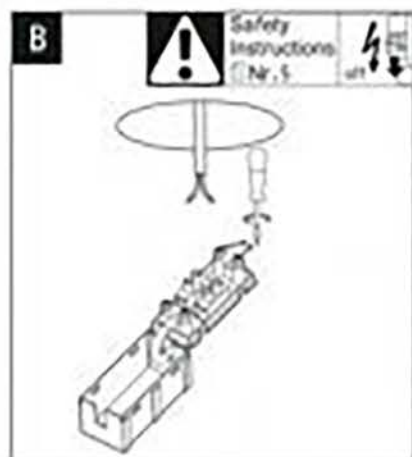

Art.-Nr.: 929.68

(+MA326) P5PU 11/18

incl.

1x

350 lm
5W
230V

warm white
3000 K

CR1/Ra > 80

Lumen loss < 2%