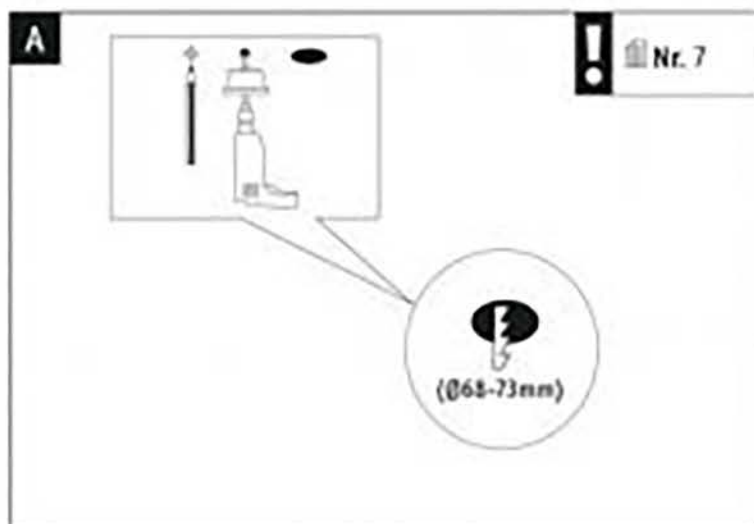

Art.-Nr.: 929.68

(+MA326) P5PU 11/18

incl.

1x

350 lm
5W
230V

warm white
3000 K

CR1/Ra > 80

Lumen loss < 2%