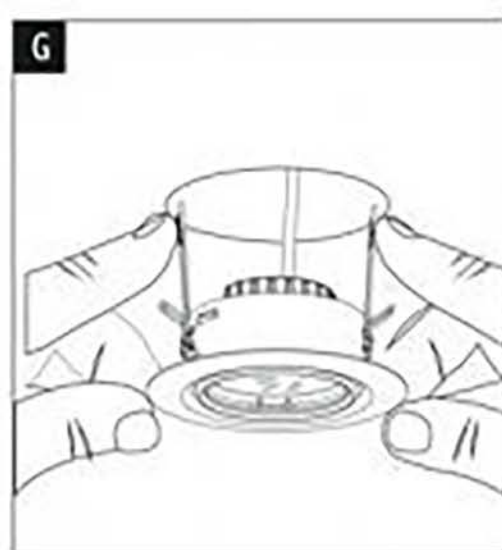

Art.-Nr.: 929.68

(+MA326) P5PU 11/18

incl.

1x

350 lm
5W
230V

warm white
3000 K

CR1/Ra > 80

Lumen loss < 2%