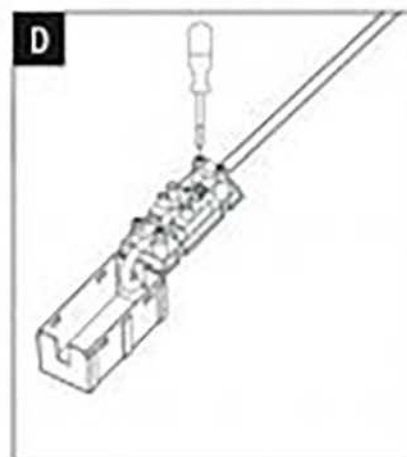

Art.-Nr.: 929.68

(+MA326) P5PU 11/18

incl.

1x

350 lm
5W
230V

warm white
3000 K

CR1/Ra > 80

Lumen loss < 2%