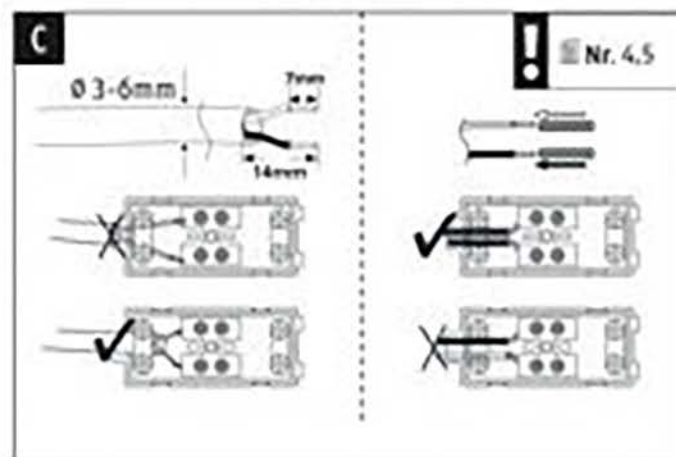

Art.-Nr.: 929.68

(+MA326) P5PU 11/18

incl.

1x

350 lm
5W
230V

warm white
3000 K

CR1/Ra > 80

Lumen loss < 2%