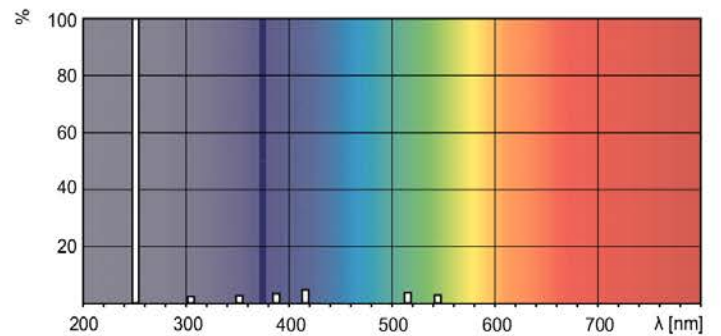

XDPO_XUTUVTL-D-Spectral power distribution Colour