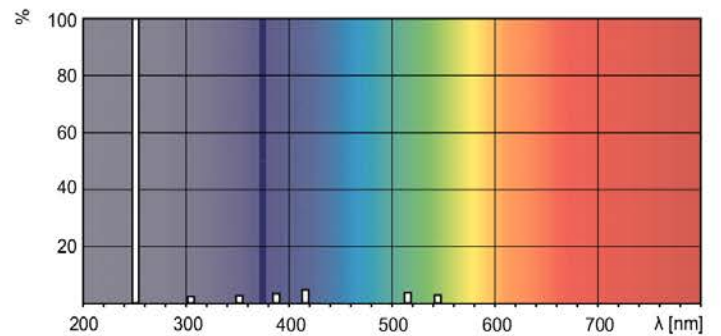

XDPO_XUTUVTLD-Spectral power distribution Colour