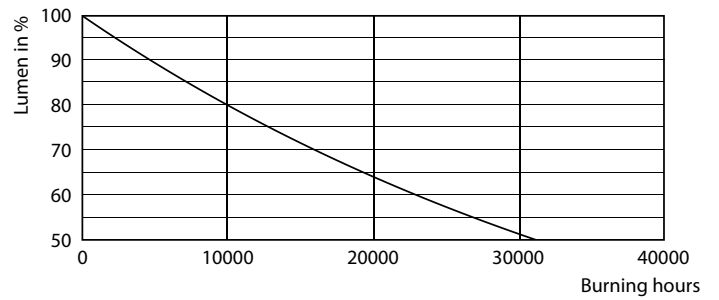

LEDspot ESS 10W E27 R80 840 12D ND RCA

General Uniform Lighting

EXPOSURE TIME = 10 MIN. 100% RELATIVE HUMIDITY

1.0 m

LEDspot ESS 10W E27 R80 840 12D ND RCA

Essential LED

Срок службы

LEDspot ESS 4W E14 R50 827 12D ND RCA