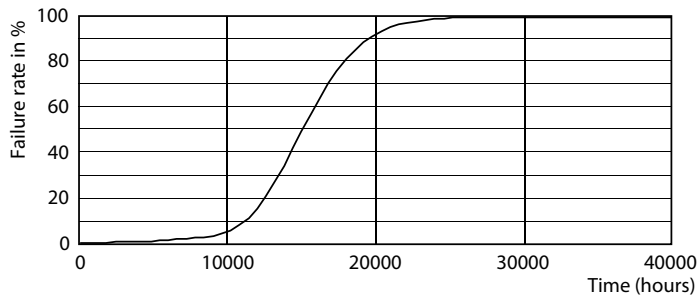

LEDspot ESS 10W E27 R80 840 12D ND RCA

General Uniform Lighting

EXPOSURE TIME = 10 MIN. 100% RELATIVE HUMIDITY

1.0 m

LEDspot ESS 10W E27 R80 840 12D ND RCA

Essential LED

Срок службы

LEDspot ESS 4W E14 R50 827 12D ND RCA