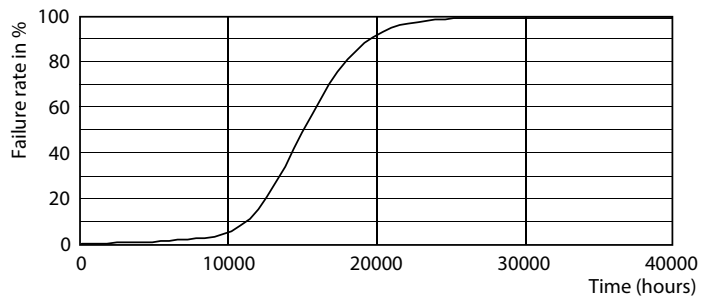

LEDspot ESS 10W E27 R80 827 12D ND RCA

LEDspot ESS 10W E27 R80 827 12D ND RCA

LEDspot ESS 10W E27 R80 827 12D ND RCA

Essential LED

Срок службы

LEDspot ESS 4W E14 R50 827 12D ND RCA

LEDspot ESS 4W E14 R50 827 12D ND RCA