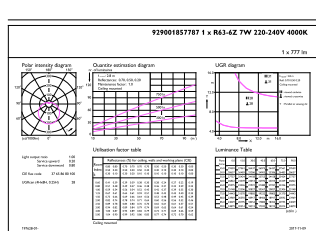

General Uniform Lighting

LEDspot ESS 7W E27 R63 840 12D ND RCA