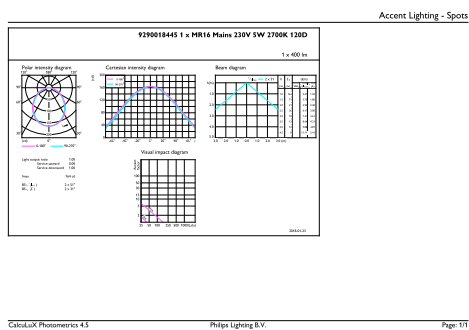

Product	D	C
LED spot 5-50W 120D 2700K 220V	50,5 mm	46,5 mm

Фотометрические данные

LEDspot ESS 50W GU5.3 MR16 827 12D ND RCA

LEDspot ESS 50W GU5.3 MR16 827 12D ND RCA

LEDspot ESS 50W GU5.3 MR16 827 12D ND RCA