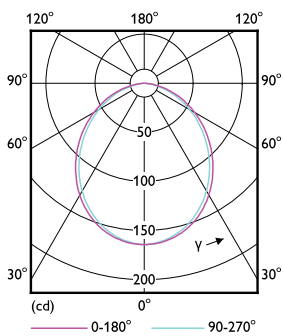

Product	D	C
LED spot 5-50W 120D 2700K 220V	50,5 mm	46,5 mm

Фотометрические данные

LEDspot ESS 50W GU5.3 MR16 827 12D ND RCA

LEDspot ESS 50W GU5.3 MR16 827 12D ND RCA

LEDspot ESS 50W GU5.3 MR16 827 12D ND RCA