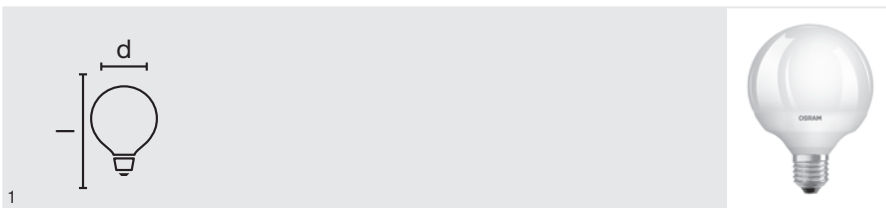

PARATHOM® Advanced CLASSIC Globe
Dimmable LED lamps, classic globe shape

Product name

PARATHOM ADV GLOBE 75 12W/827 E27 FR

GTIN (EAN)

4052899961166

E27

12

1055

2700

80

NEW

Product name

PARATHOM ADV GLOBE 75 12W/827 E27 FR

128

95

Yes ¹⁾

A+

6

1

Product features

- LED alternative to conventional lamps
- Good light quality; color rendering index $R_a: \geq 80$; constant color locus
- Mercury-free lamps

Product benefits

- Very long lifespan of up to 25,000 h
- Very low energy consumption
- Excellent dimmer compatibility (dimmmable with many commercially available dimmers, see also www.ledvance.com/dim)
- Attractive lamp appearance
- Nice all-around light distribution

Areas of application

- Ideal for decorative and free-burning applications
- Hospitality
- Outdoor applications only in suitable luminaires

References / Links

For further products and the latest information concerning LED lamps, see www.ledvance.com/ledlamps

For guarantee, see www.ledvance.com/guarantee